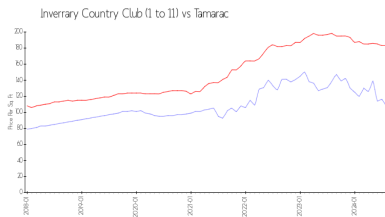

Unit 6201 N Falls Circle Dr # 108 - Inverrary Country Club (1 to 11)

6201 N Falls Circle Dr # 108 - 6100 S Falls Circle Dr, Tamarac, FL, Broward 33319

Unit Information

MLS Number: F10449451
Status: Active
Size: 1,442 Sq ft.
Bedrooms: 3
Full Bathrooms: 2
Half Bathrooms: 0
Parking Spaces:
View:
Rental Price: $2,500
List PPSF: $2
Valuated Price: $142,000
Valuated PPSF: $104

The above valuated price is a baseline figure that does not take into account any specific renovation, upgrade, split, merge, or deterioration of the unit.

Building Information

Number of units: 600
Number of active listings for rent: 0
Number of active listings for sale: 31
Building inventory for sale: 5%
Number of sales over the last 12 months: 36
Number of sales over the last 6 months: 13
Number of sales over the last 3 months: 4

Building Association Information

Inverrary Association
c/o Campbell Property Management
8010 North University Drive
Tamarac, FL 33321
Phone: 954-739-1600

Market Information

Inverrary Country Club (1 to 11):	$106/sq. ft.	Tamarac:	$183/sq. ft.
Tamarac:	$183/sq. ft.	Broward:	$345/sq. ft.

Inventory for Sale

Inverrary Country Club (1 to 11) 5%
Tamarac 3%
Broward 4%

Avg. Time to Close Over Last 12 Months

Inverrary Country Club (1 to 11) 96 days
Tamarac 64 days
Broward 72 days