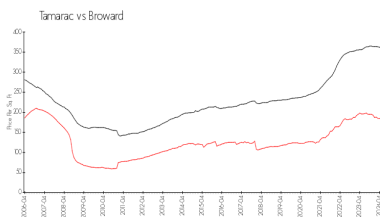

Unit 6201 N Falls Circle Dr # 108 - Inverrary Country Club (1 to 11)

6201 N Falls Circle Dr # 108 - 6100 S Falls Circle Dr, Tamarac, FL, Broward 33319

Unit Information

MLS Number: F10449451
Status: Active
Size: 1,442 Sq ft.
Bedrooms: 3
Full Bathrooms: 2
Half Bathrooms: 0
Parking Spaces:
View:
Rental Price: $2,500
List PPSF: $2
Valuated Price: $142,000
Valuated PPSF: $104

The above valuated price is a baseline figure that does not take into account any specific renovation, upgrade, split, merge, or deterioration of the unit.

Building Information

Number of units: 600
Number of active listings for rent: 0
Number of active listings for sale: 31
Building inventory for sale: 5%
Number of sales over the last 12 months: 36
Number of sales over the last 6 months: 13
Number of sales over the last 3 months: 4

Building Association Information

Inverrary Association
c/o Campbell Property Management
8010 North University Drive
Tamarac, FL 33321
Phone: 954-739-1600

Market Information

Inverrary Country Club (1 to 11):	$106/sq. ft.	Tamarac:	$183/sq. ft.
Tamarac:	$183/sq. ft.	Broward:	$345/sq. ft.

Inventory for Sale

Inverrary Country Club (1 to 11) 5%
Tamarac 3%
Broward 4%

Avg. Time to Close Over Last 12 Months

Inverrary Country Club (1 to 11) 96 days
Tamarac 64 days
Broward 72 days