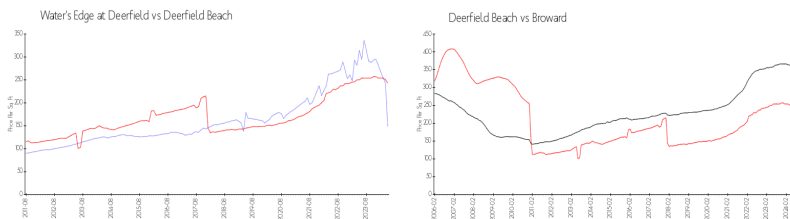

Unit 680 Cypress Club Way # O10 - Water's Edge at Deerfield

680 Cypress Club Way # O10 - 800-891 Cypress Park Wy, Deerfield Beach, FL, Broward 33064

Unit Information

MLS Number:	F10450703
Status:	Active
Size:	807 Sq ft.
Bedrooms:	2
Full Bathrooms:	2
Half Bathrooms:	0
Parking Spaces:	
View:	
Rental Price:	\$2,100
List PPSF:	\$3
Valuated Price:	\$121,000
Valuated PPSF:	\$150

The above valuated price is a baseline figure that does not take into account any specific renovation, upgrade, split, merge, or deterioration of the unit.

Building Information

Number of units:	292
Number of active listings for rent:	0
Number of active listings for sale:	7
Building inventory for sale:	2%
Number of sales over the last 12 months:	7
Number of sales over the last 6 months:	3
Number of sales over the last 3 months:	0

Building Association Information

Water's Edge Condominium Association
 Address: 700 Cypress Club Way,
 Pompano Beach, FL 33064
 Phone: +1 954-425-0588

Market Information

Water's Edge at Deerfield:	\$149/sq. ft.	Deerfield Beach:	\$243/sq. ft.
Deerfield Beach:	\$243/sq. ft.	Broward:	\$346/sq. ft.

Inventory for Sale

Water's Edge at Deerfield	2%
Deerfield Beach	3%
Broward	4%

Avg. Time to Close Over Last 12 Months

Water's Edge at Deerfield	42 days
Deerfield Beach	61 days
Broward	72 days