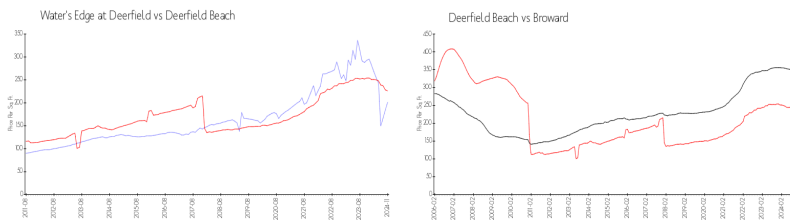

The above valuated price is a baseline figure that does not take into account any specific renovation, upgrade, split, merge, or deterioration of the unit.

Building Information

Number of units: 292
 Number of active listings for rent: 0
 Number of active listings for sale: 13
 Building inventory for sale: 4%
 Number of sales over the last 12 months: 9
 Number of sales over the last 6 months: 6
 Number of sales over the last 3 months: 4

Building Association Information

Water's Edge Condominium Association
 Address: 700 Cypress Club Way,
 Pompano Beach, FL 33064
 Phone: +1 954-425-0588

Market Information

Water's Edge at Deerfield:	\$202/sq. ft.	Deerfield Beach:	\$226/sq. ft.
Deerfield Beach:	\$226/sq. ft.	Broward:	\$334/sq. ft.

Inventory for Sale

Water's Edge at Deerfield: 4%
 Deerfield Beach: 5%
 Broward: 5%

Avg. Time to Close Over Last 12 Months

Water's Edge at Deerfield: 49 days
 Deerfield Beach: 63 days
 Broward: 77 days