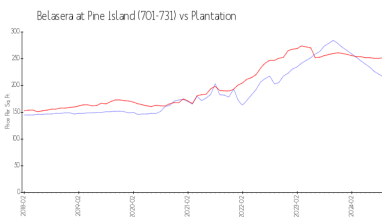

Unit 711 N Pine Island Rd # 403 - Belasera at Pine Island (701-731)

711 N Pine Island Rd # 403 - 701 N Pine Island Rd, Plantation, FL, Broward 33324

Unit Information

MLS Number: F10455556
Status: Active
Size: 0 Sq ft.
Bedrooms: 2
Full Bathrooms: 2
Half Bathrooms: 0
Parking Spaces:
View:
Rental Price: $1,900
Valuated Price: $232,000
Valuated PPSF: $219

The above valuated price is a baseline figure that does not take into account any specific renovation, upgrade, split, merge, or deterioration of the unit.

Building Information

Number of units: 192
Number of active listings for rent: 0
Number of active listings for sale: 5
Building inventory for sale: 2%
Number of sales over the last 12 months: 2
Number of sales over the last 6 months: 2
Number of sales over the last 3 months: 0

Building Association Information

Belasera at Pine Island Condominiums
Address: 715 N Pine Island Rd,
Plantation, FL 33324
Phone: +1 954-915-6800

Market Information

Belasera at Pine Island (701-731):	$216/sq. ft.	Plantation:	$252/sq. ft.
Plantation:	$252/sq. ft.	Broward:	$339/sq. ft.

Inventory for Sale

Belasera at Pine Island (701-731)	3%
Plantation	1%
Broward	4%

Avg. Time to Close Over Last 12 Months

Belasera at Pine Island (701-731)	59 days
Plantation	56 days
Broward	75 days