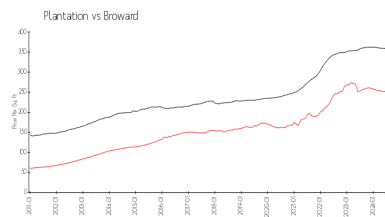

Unit 711 N Pine Island Rd # 403 - Belasera at Pine Island (701-731)

711 N Pine Island Rd # 403 - 701 N Pine Island Rd, Plantation, FL, Broward 33324

Unit Information

MLS Number: F10455556
Status: Active
Size: 0 Sq ft.
Bedrooms: 2
Full Bathrooms: 2
Half Bathrooms: 0
Parking Spaces:
View:
Rental Price: $1,900
Valuated Price: $232,000
Valuated PPSF: $219

The above valuated price is a baseline figure that does not take into account any specific renovation, upgrade, split, merge, or deterioration of the unit.

Building Information

Number of units: 192
Number of active listings for rent: 0
Number of active listings for sale: 5
Building inventory for sale: 2%
Number of sales over the last 12 months: 2
Number of sales over the last 6 months: 2
Number of sales over the last 3 months: 0

Building Association Information

Belasera at Pine Island Condominiums
Address: 715 N Pine Island Rd,
Plantation, FL 33324
Phone: +1 954-915-6800

Market Information

Belasera at Pine Island (701-731):	$216/sq. ft.	Plantation:	$252/sq. ft.
Plantation:	$252/sq. ft.	Broward:	$339/sq. ft.

Inventory for Sale

Belasera at Pine Island (701-731)	3%
Plantation	1%
Broward	4%

Avg. Time to Close Over Last 12 Months

Belasera at Pine Island (701-731)	59 days
Plantation	56 days
Broward	75 days