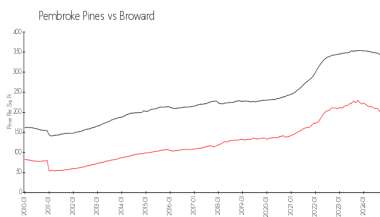

Unit 1401 SW 135th Ter # 411H - Ivanhoes West at Century Village (A-J)

1401 SW 135th Ter # 411H - 1301-1551 SW 135 Ter, Pembroke Pines, FL, Broward 33027

Unit Information

MLS Number: F10458057
Status: Active
Size: 702 Sq ft.
Bedrooms: 1
Full Bathrooms: 1
Half Bathrooms: 1
Parking Spaces: 1 Space, Guest Parking
View:
Rental Price: $1,600
List PPSF: $2
Valuated Price: $98,000
Valuated PPSF: $140

The above valuated price is a baseline figure that does not take into account any specific renovation, upgrade, split, merge, or deterioration of the unit.

Building Information

Number of units: 392
Number of active listings for rent: 0
Number of active listings for sale: 15
Building inventory for sale: 3%
Number of sales over the last 12 months: 15
Number of sales over the last 6 months: 6
Number of sales over the last 3 months: 4

Building Association Information

Ivanhoe West Century Village
Condo 1 Assn Inc
549 Swgrss Corp Parkway
Sunrise, FL 33325
Phone: (954) 436-4888

Market Information

Ivanhoes West at Century Village (A-J): $143/sq. ft.
Pembroke Pines: $193/sq. ft.
Broward: $334/sq. ft.

Inventory for Sale

Ivanhoes West at Century Village (A-J): 4%
Pembroke Pines: 4%
Broward: 5%

Avg. Time to Close Over Last 12 Months

Ivanhoes West at Century Village (A-J): 91 days
Pembroke Pines: 71 days
Broward: 78 days