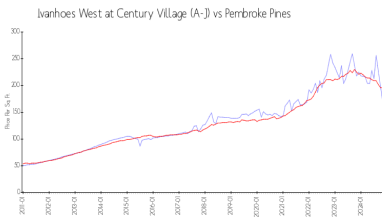

Unit 1401 SW 135th Ter # 411H - Ivanhoes West at Century Village (A-J)

1401 SW 135th Ter # 411H - 1301-1551 SW 135 Ter, Pembroke Pines, FL, Broward 33027

Unit Information

MLS Number: F10458057
Status: Active
Size: 702 Sq ft.
Bedrooms: 1
Full Bathrooms: 1
Half Bathrooms: 1
Parking Spaces: 1 Space, Guest Parking
View:
Rental Price: $1,600
List PPSF: $2
Valuated Price: $98,000
Valuated PPSF: $140

The above valuated price is a baseline figure that does not take into account any specific renovation, upgrade, split, merge, or deterioration of the unit.

Building Information

Number of units: 392
Number of active listings for rent: 0
Number of active listings for sale: 15
Building inventory for sale: 3%
Number of sales over the last 12 months: 15
Number of sales over the last 6 months: 6
Number of sales over the last 3 months: 4

Building Association Information

Ivanhoe West Century Village
Condo 1 Assn Inc
549 Swgrss Corp Parkway
Sunrise, FL 33325
Phone: (954) 436-4888

Market Information

Ivanhoes West at Century Village (A-J): $143/sq. ft.
Pembroke Pines: $193/sq. ft.
Broward: $334/sq. ft.

Inventory for Sale

Ivanhoes West at Century Village (A-J): 4%
Pembroke Pines: 4%
Broward: 5%

Avg. Time to Close Over Last 12 Months

Ivanhoes West at Century Village (A-J): 91 days
Pembroke Pines: 71 days
Broward: 78 days