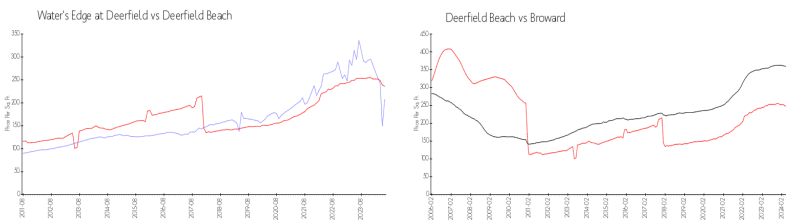

Building Association Information

Water's Edge Condominium Association
 Address: 700 Cypress Club Way,
 Pompano Beach, FL 33064
 Phone: +1 954-425-0588

Market Information

Water's Edge at Deerfield:	\$207/sq. ft.	Deerfield Beach:	\$236/sq. ft.
Deerfield Beach:	\$236/sq. ft.	Broward:	\$339/sq. ft.

Inventory for Sale

Water's Edge at Deerfield: 6%
 Deerfield Beach: 4%
 Broward: 4%

Avg. Time to Close Over Last 12 Months

Water's Edge at Deerfield: 46 days
 Deerfield Beach: 63 days
 Broward: 75 days