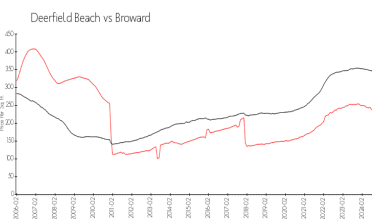

Market Information

| | | | |
|--|---------------|------------------|---------------|
| Oakridge at Century Village East (A to V): | \$143/sq. ft. | Deerfield Beach: | \$222/sq. ft. |
| Deerfield Beach: | \$222/sq. ft. | Broward: | \$334/sq. ft. |