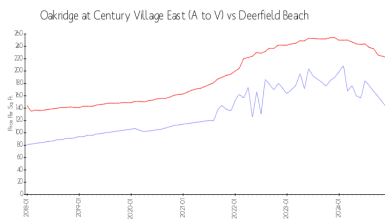

Market Information

| | | | |
|--|---------------|------------------|---------------|
| Oakridge at Century Village East (A to V): | \$143/sq. ft. | Deerfield Beach: | \$222/sq. ft. |
| Deerfield Beach: | \$222/sq. ft. | Broward: | \$334/sq. ft. |