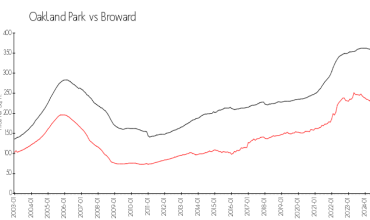

Building Association Information

Lake Emerald
954 - 484 - 1786

<http://www.lakeemerald.com/>

Market Information

Lake Emerald 1:	\$198/sq. ft.	Oakland Park:	\$220/sq. ft.
Oakland Park:	\$220/sq. ft.	Broward:	\$339/sq. ft.