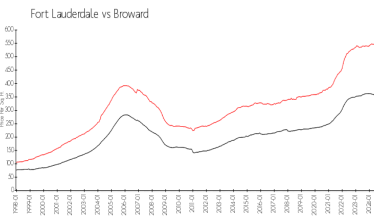

Building Association Information

Leisure Beach Condominium
 200 S Birch Rd
 Fort Lauderdale, FL 33316
 (954) 523-2195

Market Information

Leisure Beach: \$557/sq. ft.
 Fort Lauderdale: \$539/sq. ft.

Fort Lauderdale: \$539/sq. ft.
 Broward: \$339/sq. ft.