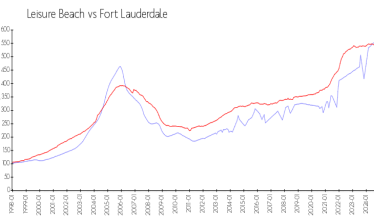

Building Association Information

Leisure Beach Condominium
 200 S Birch Rd
 Fort Lauderdale, FL 33316
 (954) 523-2195

Market Information

Leisure Beach: \$557/sq. ft.
 Fort Lauderdale: \$539/sq. ft.

Fort Lauderdale: \$539/sq. ft.
 Broward: \$339/sq. ft.