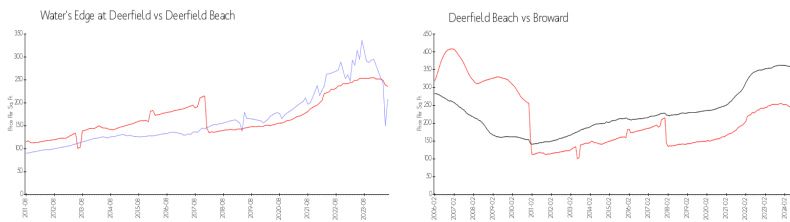

The above valuated price is a baseline figure that does not take into account any specific renovation, upgrade, split, merge, or deterioration of the unit.

Building Information

Number of units: 292
 Number of active listings for rent: 0
 Number of active listings for sale: 13
 Building inventory for sale: 4%
 Number of sales over the last 12 months: 6
 Number of sales over the last 6 months: 1
 Number of sales over the last 3 months: 1

Building Association Information

Water's Edge Condominium Association
 Address: 700 Cypress Club Way,
 Pompano Beach, FL 33064
 Phone: +1 954-425-0588

Market Information

Water's Edge at Deerfield:	\$207/sq. ft.	Deerfield Beach:	\$236/sq. ft.
Deerfield Beach:	\$236/sq. ft.	Broward:	\$339/sq. ft.

Inventory for Sale

Water's Edge at Deerfield: 4%
 Deerfield Beach: 4%
 Broward: 4%

Avg. Time to Close Over Last 12 Months

Water's Edge at Deerfield: 46 days
 Deerfield Beach: 64 days
 Broward: 74 days