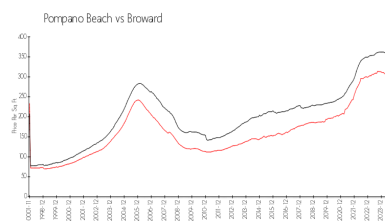

## Market Information

Waterford Point: \$298/sq. ft.  
 Pompano Beach: \$299/sq. ft.

Pompano Beach: \$299/sq. ft.  
 Broward: \$339/sq. ft.