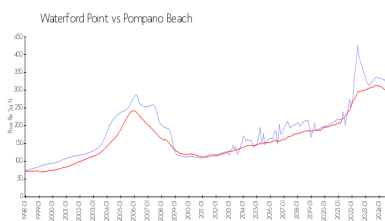

## Market Information

Waterford Point: \$298/sq. ft.  
 Pompano Beach: \$299/sq. ft.

Pompano Beach: \$299/sq. ft.  
 Broward: \$339/sq. ft.