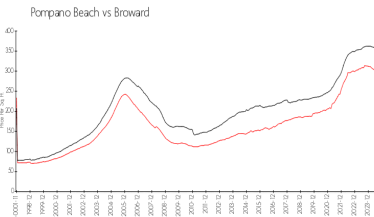

Unit 1206 - Waterbury

1206 - 1401 N Riverside Dr, Pompano Beach, FL, Broward 33062

Unit Information

MLS Number: F10470060
Status: Active
Size: 1,180 Sq ft.
Bedrooms: 2
Full Bathrooms: 2
Half Bathrooms: 0
Parking Spaces: 1 Space
View:
Rental Price: $3,400
List PPSF: $3
Valuated Price: $399,000
Valuated PPSF: $338

The above valuated price is a baseline figure that does not take into account any specific renovation, upgrade, split, merge, or deterioration of the unit.

Building Information

Number of units: 84
Number of active listings for rent: 0
Number of active listings for sale: 5
Building inventory for sale: 5%
Number of sales over the last 12 months: 1
Number of sales over the last 6 months: 0
Number of sales over the last 3 months: 0

Building Association Information

The Waterbury Condominium Association Inc
1401 N Riverside Drive # 1001
Pompano Beach, FL 33062
(954) 785-6028

Market Information

Waterbury:	$327/sq. ft.	Pompano Beach:	$299/sq. ft.
Pompano Beach:	$299/sq. ft.	Broward:	$339/sq. ft.

Inventory for Sale

Waterbury: 6%
Pompano Beach: 4%
Broward: 4%

Avg. Time to Close Over Last 12 Months

Waterbury: 68 days
Pompano Beach: 79 days
Broward: 74 days