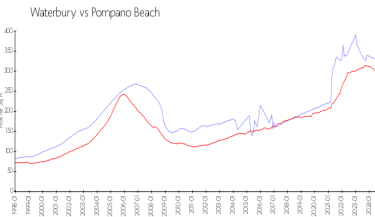

Unit 1206 - Waterbury

1206 - 1401 N Riverside Dr, Pompano Beach, FL, Broward 33062

Unit Information

MLS Number: F10470060
Status: Active
Size: 1,180 Sq ft.
Bedrooms: 2
Full Bathrooms: 2
Half Bathrooms: 0
Parking Spaces: 1 Space
View:
Rental Price: $3,400
List PPSF: $3
Valuated Price: $399,000
Valuated PPSF: $338

The above valuated price is a baseline figure that does not take into account any specific renovation, upgrade, split, merge, or deterioration of the unit.

Building Information

Number of units: 84
Number of active listings for rent: 0
Number of active listings for sale: 5
Building inventory for sale: 5%
Number of sales over the last 12 months: 1
Number of sales over the last 6 months: 0
Number of sales over the last 3 months: 0

Building Association Information

The Waterbury Condominium Association Inc
1401 N Riverside Drive # 1001
Pompano Beach, FL 33062
(954) 785-6028

Market Information

Waterbury:	$327/sq. ft.	Pompano Beach:	$299/sq. ft.
Pompano Beach:	$299/sq. ft.	Broward:	$339/sq. ft.

Inventory for Sale

Waterbury: 6%
Pompano Beach: 4%
Broward: 4%

Avg. Time to Close Over Last 12 Months

Waterbury: 68 days
Pompano Beach: 79 days
Broward: 74 days