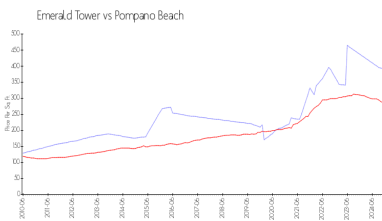

Building Association Information

Emerald Tower
 Address: 1401 S Ocean Blvd, Pompano Beach, FL 33062,
 Phone: +1 954-781-7515

Market Information

Emerald Tower:	\$391/sq. ft.	Pompano Beach:	\$177/sq. ft.
Pompano Beach:	\$177/sq. ft.	Broward:	\$334/sq. ft.