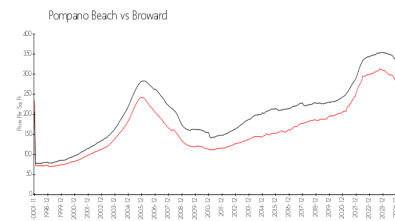

Building Association Information

Emerald Tower
 Address: 1401 S Ocean Blvd, Pompano Beach, FL 33062,
 Phone: +1 954-781-7515

Market Information

Emerald Tower:	\$391/sq. ft.	Pompano Beach:	\$177/sq. ft.
Pompano Beach:	\$177/sq. ft.	Broward:	\$334/sq. ft.