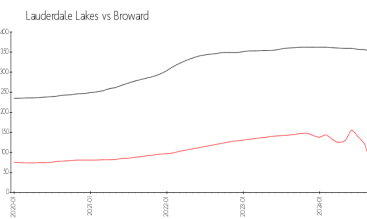

Unit 2821 Somerset Dr # 115 - Somerset at Lauderdale Lakes 1 to 8

2821 Somerset Dr # 115 - 2801 Somerset Dr, Lauderdale Lakes, FL, Broward 33311

Unit Information

MLS Number:	F10471038
Status:	Active
Size:	1,010 Sq ft.
Bedrooms:	2
Full Bathrooms:	2
Half Bathrooms:	0
Parking Spaces:	1 Space,Assigned Parking,Guest Parking
View:	
Rental Price:	$1,800
List PPSF:	$2
Valuated Price:	$71,000
Valuated PPSF:	$70

The above valuated price is a baseline figure that does not take into account any specific renovation, upgrade, split, merge, or deterioration of the unit.

Building Information

Number of units:	576
Number of active listings for rent:	0
Number of active listings for sale:	24
Building inventory for sale:	4%
Number of sales over the last 12 months:	26
Number of sales over the last 6 months:	11
Number of sales over the last 3 months:	8

Building Association Information

Somerset At Lauderdale Lakes
Address: 2870 Somerset Dr,
Lauderdale Lakes, FL 33311

Market Information

Somerset at Lauderdale Lakes 1 to 8: $72/sq. ft.

Lauderdale Lakes: $72/sq. ft.

Lauderdale Lakes: $72/sq. ft.

Broward: $339/sq. ft.

Inventory for Sale

Somerset at Lauderdale Lakes 1 to 8	4%
Lauderdale Lakes	4%
Broward	4%

Avg. Time to Close Over Last 12 Months

Somerset at Lauderdale Lakes 1 to 8	69 days
Lauderdale Lakes	69 days
Broward	74 days