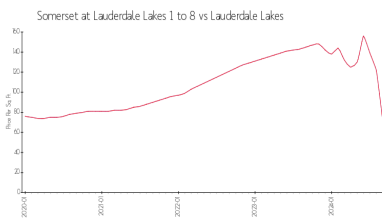

Unit 2821 Somerset Dr # 115 - Somerset at Lauderdale Lakes 1 to 8

2821 Somerset Dr # 115 - 2801 Somerset Dr, Lauderdale Lakes, FL, Broward 33311

Unit Information

MLS Number:	F10471038
Status:	Active
Size:	1,010 Sq ft.
Bedrooms:	2
Full Bathrooms:	2
Half Bathrooms:	0
Parking Spaces:	1 Space,Assigned Parking,Guest Parking
View:	
Rental Price:	$1,800
List PPSF:	$2
Valuated Price:	$71,000
Valuated PPSF:	$70

The above valuated price is a baseline figure that does not take into account any specific renovation, upgrade, split, merge, or deterioration of the unit.

Building Information

Number of units:	576
Number of active listings for rent:	0
Number of active listings for sale:	24
Building inventory for sale:	4%
Number of sales over the last 12 months:	26
Number of sales over the last 6 months:	11
Number of sales over the last 3 months:	8

Building Association Information

Somerset At Lauderdale Lakes
Address: 2870 Somerset Dr,
Lauderdale Lakes, FL 33311

Market Information

Somerset at Lauderdale Lakes 1 to 8: $72/sq. ft.

Lauderdale Lakes: $72/sq. ft.

Lauderdale Lakes: $72/sq. ft.

Broward: $339/sq. ft.

Inventory for Sale

Somerset at Lauderdale Lakes 1 to 8	4%
Lauderdale Lakes	4%
Broward	4%

Avg. Time to Close Over Last 12 Months

Somerset at Lauderdale Lakes 1 to 8	69 days
Lauderdale Lakes	69 days
Broward	74 days