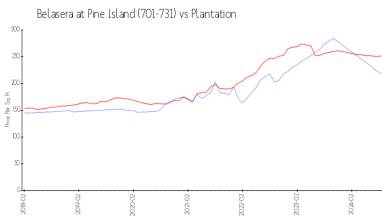

Unit 711 N Pine Island Rd # 110 - Belasera at Pine Island (701-731)

711 N Pine Island Rd # 110 - 701 N Pine Island Rd, Plantation, FL, Broward 33324

Unit Information

MLS Number: F10471829
Status: Active
Size: 0 Sq ft.
Bedrooms: 1
Full Bathrooms: 1
Half Bathrooms: 1
Parking Spaces:
View:
Rental Price: $1,900
Valued Price: $163,000
Valued PPSF: $213

The above valued price is a baseline figure that does not take into account any specific renovation, upgrade, split, merge, or deterioration of the unit.

Building Information

Number of units: 192
Number of active listings for rent: 0
Number of active listings for sale: 5
Building inventory for sale: 2%
Number of sales over the last 12 months: 2
Number of sales over the last 6 months: 2
Number of sales over the last 3 months: 0

Building Association Information

Belasera at Pine Island Condominiums
Address: 715 N Pine Island Rd,
Plantation, FL 33324
Phone: +1 954-915-6800

Market Information

Belasera at Pine Island (701-731):	$216/sq. ft.	Plantation:	$252/sq. ft.
Plantation:	$252/sq. ft.	Broward:	$339/sq. ft.

Inventory for Sale

Belasera at Pine Island (701-731)	3%
Plantation	1%
Broward	4%

Avg. Time to Close Over Last 12 Months

Belasera at Pine Island (701-731)	59 days
Plantation	56 days
Broward	75 days