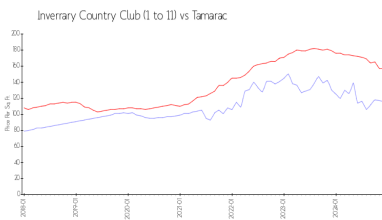

Unit 6061 N Falls Circle Dr # 302 - Inverrary Country Club (1 to 11)

6061 N Falls Circle Dr # 302 - 6100 S Falls Circle Dr, Tamarac, FL, Broward 33319

Unit Information

MLS Number: F10472150
Status: Active
Size: 1,130 Sq ft.
Bedrooms: 2
Full Bathrooms: 2
Half Bathrooms: 0
Parking Spaces: 1 Space
View:
Rental Price: $2,050
List PPSF: $2
Valuated Price: $134,000
Valuated PPSF: $119

The above valuated price is a baseline figure that does not take into account any specific renovation, upgrade, split, merge, or deterioration of the unit.

Building Information

Number of units: 600
Number of active listings for rent: 0
Number of active listings for sale: 42
Building inventory for sale: 7%
Number of sales over the last 12 months: 26
Number of sales over the last 6 months: 9
Number of sales over the last 3 months: 4

Building Association Information

Inverrary Association
c/o Campbell Property Management
8010 North University Drive
Tamarac, FL 33321
Phone: 954-739-1600

Market Information

Inverrary Country Club (1 to 11):	$118/sq. ft.	Tamarac:	$157/sq. ft.
Tamarac:	$157/sq. ft.	Broward:	$334/sq. ft.

Inventory for Sale

Inverrary Country Club (1 to 11) 7%
Tamarac 4%
Broward 5%

Avg. Time to Close Over Last 12 Months

Inverrary Country Club (1 to 11) 108 days
Tamarac 74 days
Broward 78 days