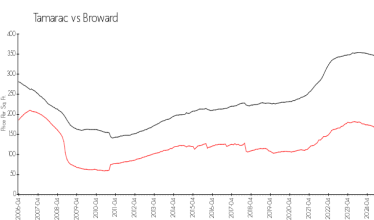

Unit 6061 N Falls Circle Dr # 302 - Inverrary Country Club (1 to 11)

6061 N Falls Circle Dr # 302 - 6100 S Falls Circle Dr, Tamarac, FL, Broward 33319

Unit Information

MLS Number: F10472150
Status: Active
Size: 1,130 Sq ft.
Bedrooms: 2
Full Bathrooms: 2
Half Bathrooms: 0
Parking Spaces: 1 Space
View:
Rental Price: $2,050
List PPSF: $2
Valuated Price: $134,000
Valuated PPSF: $119

The above valuated price is a baseline figure that does not take into account any specific renovation, upgrade, split, merge, or deterioration of the unit.

Building Information

Number of units: 600
Number of active listings for rent: 0
Number of active listings for sale: 42
Building inventory for sale: 7%
Number of sales over the last 12 months: 26
Number of sales over the last 6 months: 9
Number of sales over the last 3 months: 4

Building Association Information

Inverrary Association
c/o Campbell Property Management
8010 North University Drive
Tamarac, FL 33321
Phone: 954-739-1600

Market Information

Inverrary Country Club (1 to 11):	$118/sq. ft.	Tamarac:	$157/sq. ft.
Tamarac:	$157/sq. ft.	Broward:	$334/sq. ft.

Inventory for Sale

Inverrary Country Club (1 to 11) 7%
Tamarac 4%
Broward 5%

Avg. Time to Close Over Last 12 Months

Inverrary Country Club (1 to 11) 108 days
Tamarac 74 days
Broward 78 days