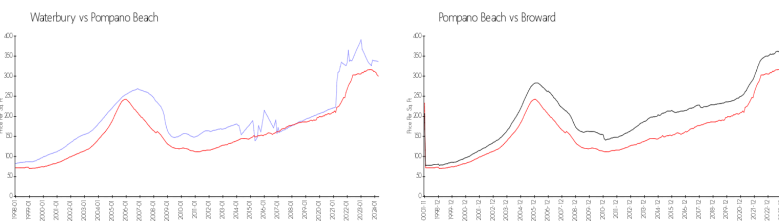

Market Information

Waterbury:	$336/sq. ft.	Pompano Beach:	$300/sq. ft.
Pompano Beach:	$300/sq. ft.	Broward:	$348/sq. ft.

Inventory for Sale

Waterbury	7%
Pompano Beach	3%
Broward	3%

Avg. Time to Close Over Last 12 Months

Waterbury	72 days
Pompano Beach	72 days
Broward	66 days