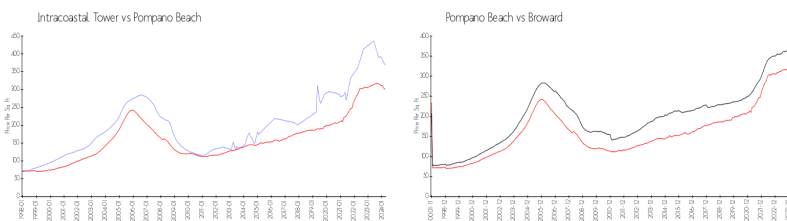

Building Association Information

Intracoastal Tower Condo
 1505 N Riverside Dr, Pompano Beach,
 FL 33062-3322
 (954) 781-9534
 (954) 942-3880

Market Information

Intracoastal Tower:	\$369/sq. ft.	Pompano Beach:	\$300/sq. ft.
Pompano Beach:	\$300/sq. ft.	Broward:	\$348/sq. ft.