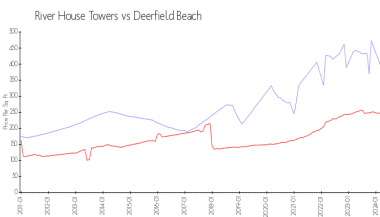

## Market Information

River House Towers: \$376/sq. ft.  
 Deerfield Beach: \$242/sq. ft.

Deerfield Beach: \$242/sq. ft.  
 Broward: \$348/sq. ft.