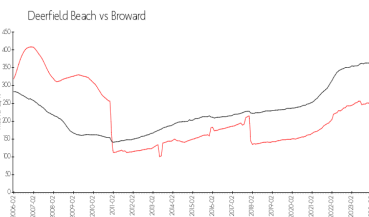

## Market Information

River House Towers: \$376/sq. ft.  
 Deerfield Beach: \$242/sq. ft.

Deerfield Beach: \$242/sq. ft.  
 Broward: \$348/sq. ft.