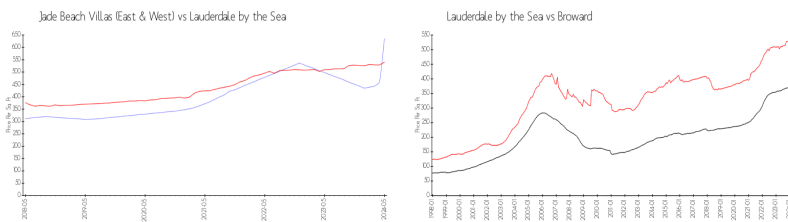

Unit 101-W - Jade Beach Villas (East & West)

101-W - 1750 S Ocean Blvd, Lauderdale by the Sea, FL, Broward 33062

Unit Information

MLS Number:	RX-10990831
Status:	Active
Size:	1,136 Sq ft.
Bedrooms:	3
Full Bathrooms:	2
Half Bathrooms:	0
Parking Spaces:	Assigned
View:	
Rental Price:	$3,200
List PPSF:	$3
Valuated Price:	$569,000
Valuated PPSF:	$501

The above valuated price is a baseline figure that does not take into account any specific renovation, upgrade, split, merge, or deterioration of the unit.

Building Information

Number of units:	62
Number of active listings for rent:	0
Number of active listings for sale:	3
Building inventory for sale:	4%
Number of sales over the last 12 months:	6
Number of sales over the last 6 months:	6
Number of sales over the last 3 months:	4

Building Association Information

JADE BEACH VILLAS ASSOCIATION, INC.
1750 S. OCEAN BLVD.,
LAUDERDALE BY THE SEA, 33062

Market Information

Jade Beach Villas (East & West):	$634/sq. ft.	Lauderdale by the Sea:	$540/sq. ft.
Lauderdale by the Sea:	$540/sq. ft.	Broward:	$351/sq. ft.

Inventory for Sale

Jade Beach Villas (East & West)	5%
Lauderdale by the Sea	3%
Broward	4%

Avg. Time to Close Over Last 12 Months

Jade Beach Villas (East & West)	48 days
Lauderdale by the Sea	80 days
Broward	69 days