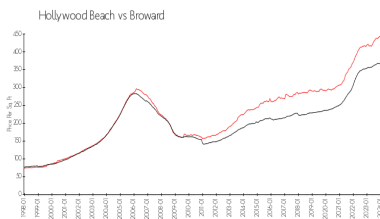

Unit 2409 - Hyde Beach Resort & Residences

2409 - 4111 S Ocean Dr, Hollywood Beach, FL, Broward 33019

Unit Information

MLS Number:	RX-10999449
Status:	Active
Size:	841 Sq ft.
Bedrooms:	1
Full Bathrooms:	1
Half Bathrooms:	0
Parking Spaces:	
View:	
List Price:	$659,900
List PPSF:	$785
Valuated Price:	$612,000
Valuated PPSF:	$728

The above valuated price is a baseline figure that does not take into account any specific renovation, upgrade, split, merge, or deterioration of the unit.

Building Information

Number of units:	407
Number of active listings for rent:	0
Number of active listings for sale:	72
Building inventory for sale:	17%
Number of sales over the last 12 months:	30
Number of sales over the last 6 months:	14
Number of sales over the last 3 months:	5

Building Association Information

Hyde Beach Residence & Resort
Address: 2801 E Hallandale Beach Blvd, Hallandale Beach, FL 33009
Phone: +1 954-457-4488

Recent Sales

Unit #	Size	Closing Date	Sale Price	PPSF
2112	869 sq ft	Jul 2024	$600,000	$690
3107	852 sq ft	Jul 2024	$684,999	$804
1009		Jul 2024	$590,000	
1509	841 sq ft	Jul 2024	$615,000	$731
3805	1,126 sq ft	May 2024	$865,000	$768

Market Information

Hyde Beach Resort & Residences:	$737/sq. ft.	Hollywood Beach:	$418/sq. ft.
Hollywood Beach:	$418/sq. ft.	Broward:	$349/sq. ft.

Inventory for Sale

Hyde Beach Resort & Residences	18%
Hollywood Beach	5%
Broward	4%