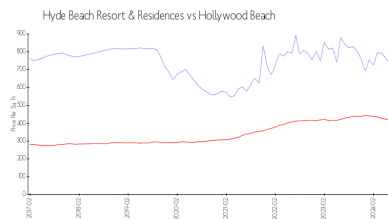

Unit 2409 - Hyde Beach Resort & Residences

2409 - 4111 S Ocean Dr, Hollywood Beach, FL, Broward 33019

Unit Information

MLS Number:	RX-10999449
Status:	Active
Size:	841 Sq ft.
Bedrooms:	1
Full Bathrooms:	1
Half Bathrooms:	0
Parking Spaces:	
View:	
List Price:	$659,900
List PPSF:	$785
Valuated Price:	$612,000
Valuated PPSF:	$728

The above valuated price is a baseline figure that does not take into account any specific renovation, upgrade, split, merge, or deterioration of the unit.

Building Information

Number of units:	407
Number of active listings for rent:	0
Number of active listings for sale:	72
Building inventory for sale:	17%
Number of sales over the last 12 months:	30
Number of sales over the last 6 months:	14
Number of sales over the last 3 months:	5

Building Association Information

Hyde Beach Residence & Resort
Address: 2801 E Hallandale Beach Blvd, Hallandale Beach, FL 33009
Phone: +1 954-457-4488

Recent Sales

Unit #	Size	Closing Date	Sale Price	PPSF
2112	869 sq ft	Jul 2024	$600,000	$690
3107	852 sq ft	Jul 2024	$684,999	$804
1009		Jul 2024	$590,000	
1509	841 sq ft	Jul 2024	$615,000	$731
3805	1,126 sq ft	May 2024	$865,000	$768

Market Information

Hyde Beach Resort & Residences:	$737/sq. ft.	Hollywood Beach:	$418/sq. ft.
Hollywood Beach:	$418/sq. ft.	Broward:	$349/sq. ft.

Inventory for Sale

Hyde Beach Resort & Residences	18%
Hollywood Beach	5%
Broward	4%