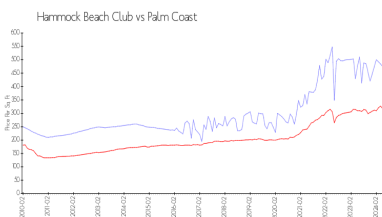

Market Information

| | | | |
|---------------------|---------------|-------------|---------------|
| Hammock Beach Club: | \$464/sq. ft. | Palm Coast: | \$316/sq. ft. |
| Palm Coast: | \$316/sq. ft. | Flagler: | \$343/sq. ft. |