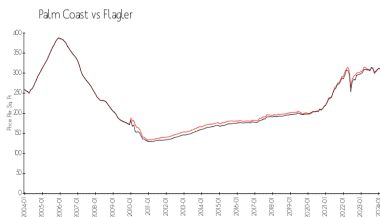

Market Information

| | | | |
|---------------------|---------------|-------------|---------------|
| Hammock Beach Club: | \$464/sq. ft. | Palm Coast: | \$316/sq. ft. |
| Palm Coast: | \$316/sq. ft. | Flagler: | \$343/sq. ft. |