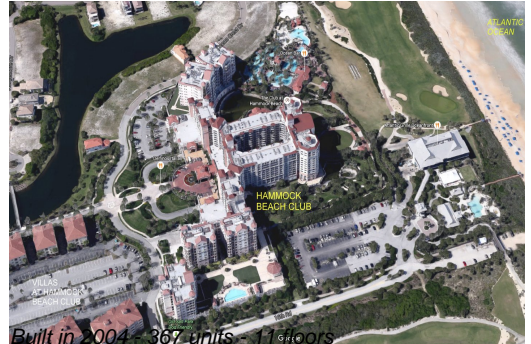

Unit 1009 - Hammock Beach Club

1009 - 200 Ocean Crest Dr, Palm Coast, FL, Flagler 32137

Unit Information

MLS Number: FC300156
Status: ACTIVE
Size: 1,676 Sq ft.
Bedrooms: 3
Full Bathrooms: 3
Half Bathrooms: 0
Parking Spaces: Common, Under Building
View: Water
List Price: $1,250,000
List PPSF: $746
Valuated Price: $824,000
Valuated PPSF: $492

The above valuated price is a baseline figure that does not take into account any specific renovation, upgrade, split, merge, or deterioration of the unit.

Building Information

Number of units: 367
Number of active listings for rent: 0
Number of active listings for sale: 22
Building inventory for sale: 5%
Number of sales over the last 12 months: 19
Number of sales over the last 6 months: 11
Number of sales over the last 3 months: 3

Building Association Information

The Club at Hammock Beach
200 OCEAN CREST DRIVE
PALM COAST, FL 32137
PHONE: 1-866-841-0287

<http://www.hammockbeach.com/>

Recent Sales

Unit #	Size	Closing Date	Sale Price	PPSF
422	678 sq ft	Jun 2024	$350,000	$516
437	678 sq ft	May 2024	$356,000	$525
736	678 sq ft	May 2024	$360,000	$531
715	1,676 sq ft	Apr 2024	$780,000	$465
217	1,676 sq ft	Apr 2024	$660,000	$394
241	2,246 sq ft	Apr 2024	$1,015,000	$452
516	1,676 sq ft	Apr 2024	$725,000	$433
743	2,246 sq ft	Apr 2024	$1,180,000	$525
1110	2,179 sq ft	Apr 2024	$1,550,000	$711

Market Information

Hammock Beach Club:	$464/sq. ft.	Palm Coast:	$316/sq. ft.
Palm Coast:	$316/sq. ft.	Flagler:	$343/sq. ft.