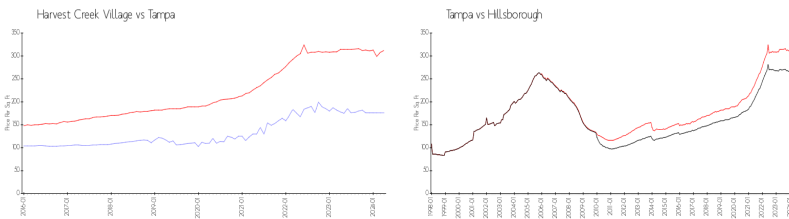

Market Information

Harvest Creek Village:	\$176/sq. ft.	Tampa:	\$312/sq. ft.
Tampa:	\$312/sq. ft.	Hillsborough:	\$251/sq. ft.

Inventory for Sale

Harvest Creek Village	1%
Tampa	2%
Hillsborough	2%

Avg. Time to Close Over Last 12 Months