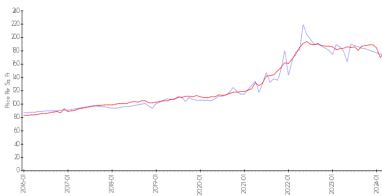

Market Information

Edgewater at Lake Brandon vs Brandon

Brandon vs Hillsborough

Edgewater at Lake Brandon:	\$174/sq. ft.	Brandon:	\$178/sq. ft.
Brandon:	\$178/sq. ft.	Hillsborough:	\$247/sq. ft.

Inventory for Sale