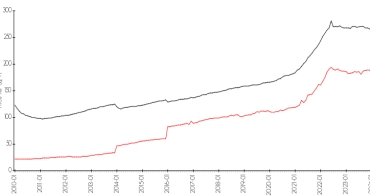

Market Information

Edgewater at Lake Brandon vs Brandon

Brandon vs Hillsborough

Edgewater at Lake Brandon:	\$174/sq. ft.	Brandon:	\$178/sq. ft.
Brandon:	\$178/sq. ft.	Hillsborough:	\$247/sq. ft.

Inventory for Sale