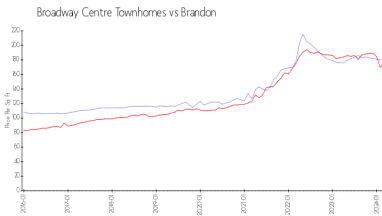

Market Information

Broadway Centre Townhomes:	\$179/sq. ft.	Brandon:	\$178/sq. ft.
Brandon:	\$178/sq. ft.	Hillsborough:	\$247/sq. ft.

Inventory for Sale

Broadway Centre Townhomes: 0%
 Brandon: 1%
 Hillsborough: 2%