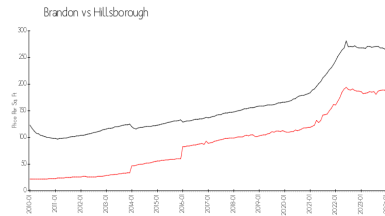

Market Information

Broadway Centre Townhomes:	\$179/sq. ft.	Brandon:	\$178/sq. ft.
Brandon:	\$178/sq. ft.	Hillsborough:	\$247/sq. ft.

Inventory for Sale

Broadway Centre Townhomes: 0%
 Brandon: 1%
 Hillsborough: 2%