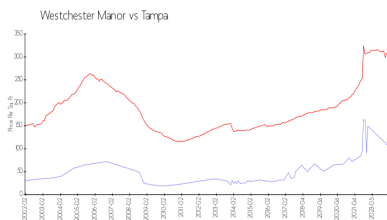

## Market Information

Westchester Manor: \$106/sq. ft.  
 Tampa: \$312/sq. ft.

Tampa: \$312/sq. ft.  
 Hillsborough: \$251/sq. ft.