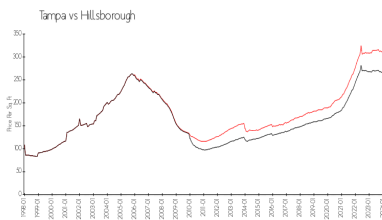

## Market Information

Westchester Manor: \$106/sq. ft.  
 Tampa: \$312/sq. ft.

Tampa: \$312/sq. ft.  
 Hillsborough: \$251/sq. ft.