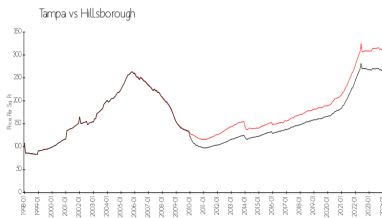

Market Information

Westchester Manor:	$106/sq. ft.	Tampa:	$312/sq. ft.
Tampa:	$312/sq. ft.	Hillsborough:	$251/sq. ft.

Inventory for Sale

Westchester Manor	7%
Tampa	2%
Hillsborough	2%