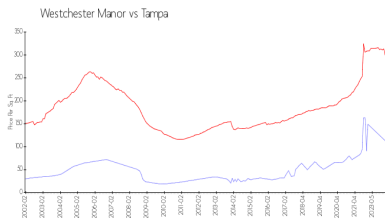

Market Information

Westchester Manor:	$106/sq. ft.	Tampa:	$312/sq. ft.
Tampa:	$312/sq. ft.	Hillsborough:	$251/sq. ft.

Inventory for Sale

Westchester Manor	7%
Tampa	2%
Hillsborough	2%