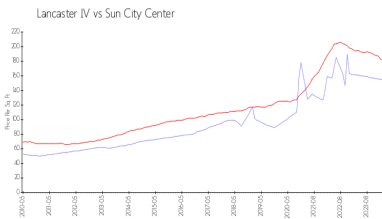

Market Information

Lancaster IV: \$154/sq. ft.
 Sun City Center: \$185/sq. ft.
 Sun City Center: \$185/sq. ft.
 Hillsborough: \$249/sq. ft.

Inventory for Sale

Lancaster IV: 7%
 Sun City Center: 3%
 Hillsborough: 2%