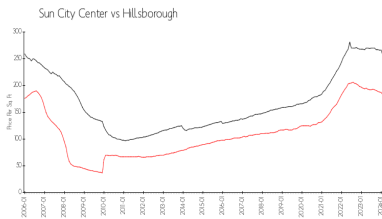

Market Information

Lancaster IV: \$154/sq. ft.
 Sun City Center: \$185/sq. ft.
 Sun City Center: \$185/sq. ft.
 Hillsborough: \$249/sq. ft.

Inventory for Sale

Lancaster IV: 7%
 Sun City Center: 3%
 Hillsborough: 2%