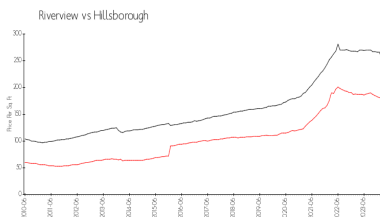

Market Information

Oak Creek 2: \$215/sq. ft. Riverview: \$178/sq. ft.
 Riverview: \$178/sq. ft. Hillsborough: \$249/sq. ft.

Inventory for Sale

Oak Creek 2: 1%
 Riverview: 2%
 Hillsborough: 2%

Avg. Time to Close Over Last 12 Months

Oak Creek 2: 13 days
 Riverview: 44 days

Hillsborough

43 days