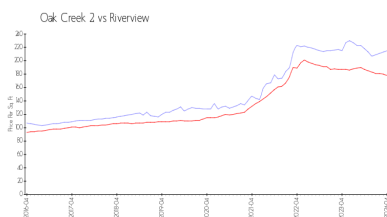

Market Information

Oak Creek 2: \$215/sq. ft. Riverview: \$178/sq. ft.
 Riverview: \$178/sq. ft. Hillsborough: \$249/sq. ft.

Inventory for Sale

Oak Creek 2: 1%
 Riverview: 2%
 Hillsborough: 2%

Avg. Time to Close Over Last 12 Months