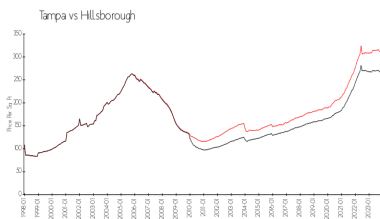

Recent Sales

Unit #	Size	Closing Date	Sale Price	PPSF
301	1,034 sq ft	Jul 2023	\$130,000	\$126
401	1,034 sq ft	Jul 2023	\$175,000	\$169

Market Information

Tropical Gardens: \$188/sq. ft. Tampa: \$312/sq. ft.
 Tampa: \$312/sq. ft. Hillsborough: \$251/sq. ft.

Inventory for Sale

Tropical Gardens: 6%
 Tampa: 2%
 Hillsborough: 2%

Avg. Time to Close Over Last 12 Months

Tropical Gardens: 132 days
 Tampa: 42 days
 Hillsborough: 43 days