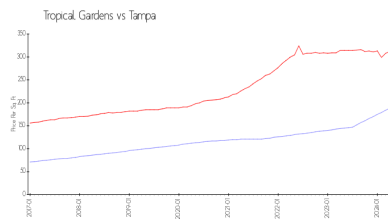

Recent Sales

Unit #	Size	Closing Date	Sale Price	PPSF
301	1,034 sq ft	Jul 2023	\$130,000	\$126
401	1,034 sq ft	Jul 2023	\$175,000	\$169

Market Information

Tropical Gardens: \$188/sq. ft. Tampa: \$312/sq. ft.
 Tampa: \$312/sq. ft. Hillsborough: \$251/sq. ft.