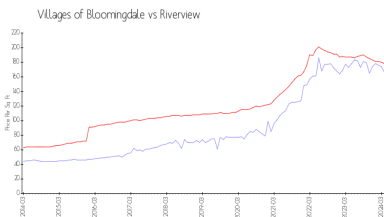

The above valuated price is a baseline figure that does not take into account any specific renovation, upgrade, split, merge, or deterioration of the unit.

Building Information

Number of units:	376
Number of active listings for rent:	0
Number of active listings for sale:	9
Building inventory for sale:	2%
Number of sales over the last 12 months:	28
Number of sales over the last 6 months:	10
Number of sales over the last 3 months:	4

Building Association Information

Villages of Bloomingdale
 Apartment & Condo Building
 Address 6301 Valleydale Dr
 Riverview, Florida 33578
 Phone +1 813-623-3418

Market Information

Villages of Bloomingdale:	\$166/sq. ft.	Riverview:	\$178/sq. ft.
Riverview:	\$178/sq. ft.	Hillsborough:	\$249/sq. ft.

Inventory for Sale

Villages of Bloomingdale	2%
Riverview	2%
Hillsborough	2%

Avg. Time to Close Over Last 12 Months

Villages of Bloomingdale	44 days
Riverview	44 days
Hillsborough	43 days