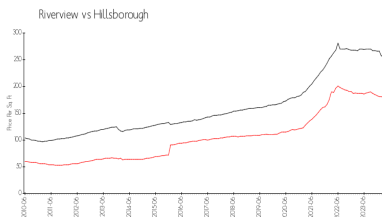

Building Association Information

Villages of Bloomingdale
 Apartment & Condo Building
 Address 6301 Valleydale Dr
 Riverview, Florida 33578
 Phone +1 813-623-3418

Market Information

Villages of Bloomingdale:	\$166/sq. ft.	Riverview:	\$178/sq. ft.
Riverview:	\$178/sq. ft.	Hillsborough:	\$249/sq. ft.

Inventory for Sale

Villages of Bloomingdale	2%
Riverview	2%
Hillsborough	2%

Avg. Time to Close Over Last 12 Months

Villages of Bloomingdale	44 days
Riverview	44 days
Hillsborough	43 days