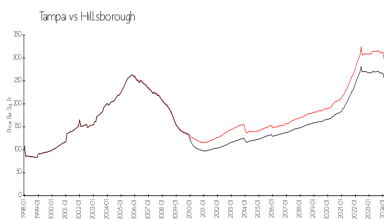

Market Information

South Hampton Townhomes:	\$227/sq. ft.	Tampa:	\$312/sq. ft.
Tampa:	\$312/sq. ft.	Hillsborough:	\$251/sq. ft.

Inventory for Sale

South Hampton Townhomes	1%
Tampa	2%
Hillsborough	2%

Avg. Time to Close Over Last 12 Months