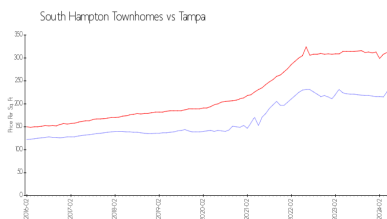

Market Information

South Hampton Townhomes:	\$227/sq. ft.	Tampa:	\$312/sq. ft.
Tampa:	\$312/sq. ft.	Hillsborough:	\$251/sq. ft.

Inventory for Sale

South Hampton Townhomes	1%
Tampa	2%
Hillsborough	2%

Avg. Time to Close Over Last 12 Months