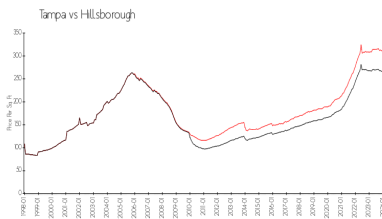

## Market Information

Westchester Manor:	\$106/sq. ft.	Tampa:	\$312/sq. ft.
Tampa:	\$312/sq. ft.	Hillsborough:	\$251/sq. ft.