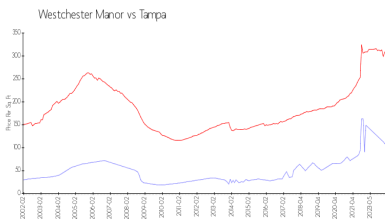

## Market Information

Westchester Manor:	\$106/sq. ft.	Tampa:	\$312/sq. ft.
Tampa:	\$312/sq. ft.	Hillsborough:	\$251/sq. ft.