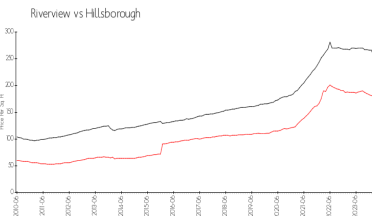

Market Information

Magnolia Park Northeast:	\$194/sq. ft.	Riverview:	\$178/sq. ft.
Riverview:	\$178/sq. ft.	Hillsborough:	\$249/sq. ft.

Inventory for Sale

Magnolia Park Northeast: 1%
 Riverview: 2%
 Hillsborough: 2%