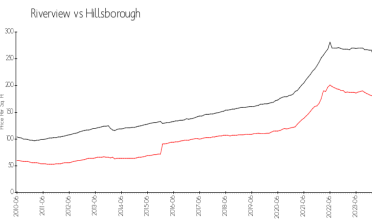

Market Information

Oak Creek 3:	$192/sq. ft.	Riverview:	$178/sq. ft.
Riverview:	$178/sq. ft.	Hillsborough:	$249/sq. ft.

Inventory for Sale

Oak Creek 3	1%
Riverview	2%
Hillsborough	2%

Avg. Time to Close Over Last 12 Months

Oak Creek 3	42 days
Riverview	44 days
Hillsborough	44 days