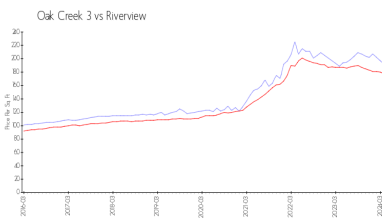

Market Information

Oak Creek 3:	$192/sq. ft.	Riverview:	$178/sq. ft.
Riverview:	$178/sq. ft.	Hillsborough:	$249/sq. ft.

Inventory for Sale

Oak Creek 3	1%
Riverview	2%
Hillsborough	2%

Avg. Time to Close Over Last 12 Months

Oak Creek 3	42 days
Riverview	44 days
Hillsborough	44 days