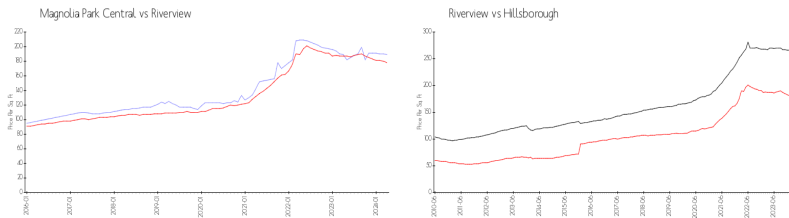

Market Information

Magnolia Park Central:	\$189/sq. ft.	Riverview:	\$178/sq. ft.
Riverview:	\$178/sq. ft.	Hillsborough:	\$249/sq. ft.

Inventory for Sale

Magnolia Park Central: 4%
 Riverview: 2%
 Hillsborough: 2%