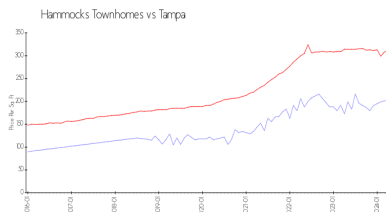

Unit 20430 Needletree Dr - Hammocks Townhomes

20430 Needletree Dr - 20102-20233 Indian Rosewood Dr, Tampa, FL, Hillsborough 33467

Unit Information

MLS Number: T3498820
Status: ACTIVE
Size: 1,322 Sq ft.
Bedrooms: 3
Full Bathrooms: 2
Half Bathrooms: 1
Parking Spaces:
View:
List Price: $299,990
List PPSF: $227
Valuated Price: $267,000
Valuated PPSF: $202

The above valuated price is a baseline figure that does not take into account any specific renovation, upgrade, split, merge, or deterioration of the unit.

Building Information

Number of units: 500
Number of active listings for rent: 0
Number of active listings for sale: 6
Building inventory for sale: 1%
Number of sales over the last 12 months: 32
Number of sales over the last 6 months: 10
Number of sales over the last 3 months: 7

Building Association Information

The Hammocks Townhomes
Homeowners Association Inc
20399 Starfinder Way
Tampa, FL 33647
Phone: (813) 907-7283

Recent Sales

Unit #	Size	Closing Date	Sale Price	PPSF
	1,410 sq ft	May 2024	$290,000	$206
	1,120 sq ft	Apr 2024	$240,000	$214
	2,289 sq ft	Apr 2024	$373,000	$163
	1,574 sq ft	Apr 2024	$355,000	$226
	1,574 sq ft	Apr 2024	$325,000	$206

Market Information

Hammocks Townhomes:	$202/sq. ft.	Tampa:	$312/sq. ft.
Tampa:	$312/sq. ft.	Hillsborough:	$251/sq. ft.

Inventory for Sale