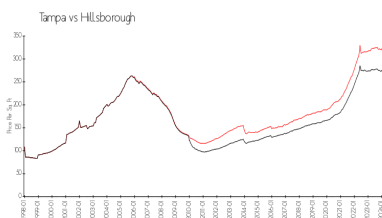

Market Information

Egypt Lake Beach Club:	\$197/sq. ft.	Tampa:	\$334/sq. ft.
Tampa:	\$334/sq. ft.	Hillsborough:	\$261/sq. ft.

Inventory for Sale

Egypt Lake Beach Club: 12%
 Tampa: 2%
 Hillsborough: 2%

Avg. Time to Close Over Last 12 Months