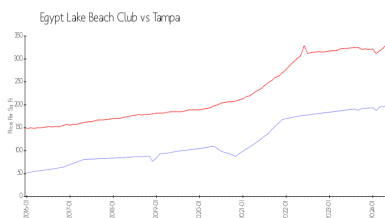

Building Association Information

Egypt Lake Beach Club Condo
 Address 3127 W Sligh Ave
 Tampa, Florida 33614
 Phone +1 813-935-8997

Recent Sales

Unit #	Size	Closing Date	Sale Price	PPSF
101C	1,125 sq ft	May 2024	\$242,000	\$215
302A	1,692 sq ft	Sep 2023	\$230,000	\$136
101C	1,125 sq ft	Aug 2023	\$237,000	\$211

Market Information

Egypt Lake Beach Club:	\$197/sq. ft.	Tampa:	\$334/sq. ft.
Tampa:	\$334/sq. ft.	Hillsborough:	\$261/sq. ft.

Inventory for Sale

Egypt Lake Beach Club: 12%
 Tampa: 2%
 Hillsborough: 2%

Avg. Time to Close Over Last 12 Months