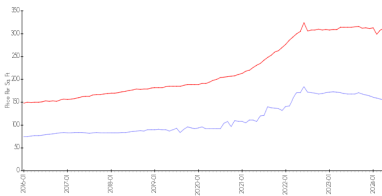

Unit 4654 Ashburn Square Dr - Ashburn Square Townhomes

4654 Ashburn Square Dr - 9501-9512 Ashburn River Ln, Tampa, FL, Hillsborough 33615

Unit Information

MLS Number: T3503877
Status: ACTIVE
Size: 1,670 Sq ft.
Bedrooms: 3
Full Bathrooms: 2
Half Bathrooms: 1
Parking Spaces:
View:
Rental Price: $1,900
List PPSF: $1
Valuated Price: $258,000
Valuated PPSF: $154

The above valuated price is a baseline figure that does not take into account any specific renovation, upgrade, split, merge, or deterioration of the unit.

Building Information

Number of units: 298
Number of active listings for rent: 0
Number of active listings for sale: 6
Building inventory for sale: 2%
Number of sales over the last 12 months: 14
Number of sales over the last 6 months: 3
Number of sales over the last 3 months: 3

Building Association Information

Ashburn Square Townhomes
4727 Ashburn Square Drive
Tampa, Florida 33610
+1 813-443-1441

<http://www.rizzettacommunities.com/ashburnsquare/>

Market Information

Ashburn Square Townhomes vs Tampa