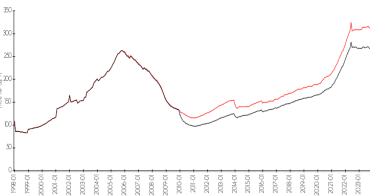

Tampa vs Hillsborough

Ashburn Square Townhomes:	\$154/sq. ft.	Tampa:	\$312/sq. ft.
Tampa:	\$312/sq. ft.	Hillsborough:	\$251/sq. ft.

Inventory for Sale

Ashburn Square Townhomes 2%
 Tampa 2%
 Hillsborough 2%