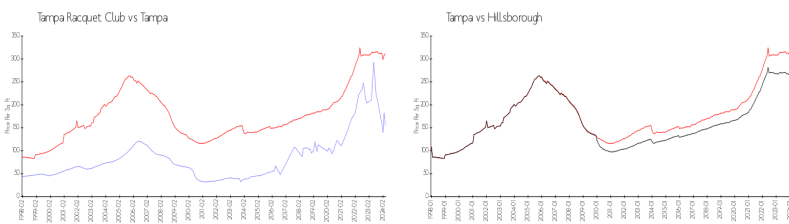

The above valuated price is a baseline figure that does not take into account any specific renovation, upgrade, split, merge, or deterioration of the unit.

Building Information

Number of units: 234
 Number of active listings for rent: 0
 Number of active listings for sale: 9
 Building inventory for sale: 3%
 Number of sales over the last 12 months: 12
 Number of sales over the last 6 months: 6
 Number of sales over the last 3 months: 5

Building Association Information

Tampa Racquet Club
 Condominium Association
 5820 N Church Ave
 Tampa, Florida 33614
 Phone +1 813-884-7589

Market Information

Tampa Racquet Club:	\$156/sq. ft.	Tampa:	\$312/sq. ft.
Tampa:	\$312/sq. ft.	Hillsborough:	\$251/sq. ft.

Inventory for Sale

Tampa Racquet Club 4%
 Tampa 2%
 Hillsborough 2%

Avg. Time to Close Over Last 12 Months

Tampa Racquet Club 40 days
 Tampa 43 days
 Hillsborough 44 days