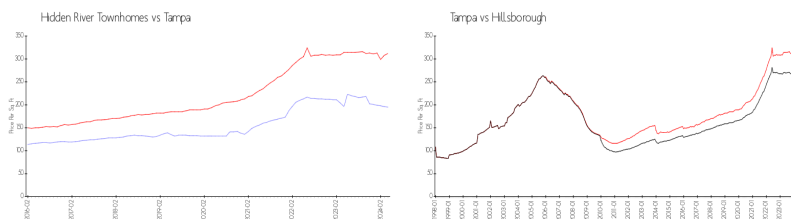

Hidden River Townhomes:	\$195/sq. ft.	Tampa:	\$312/sq. ft.
Tampa:	\$312/sq. ft.	Hillsborough:	\$251/sq. ft.

Inventory for Sale

Hidden River Townhomes: 0%
 Tampa: 2%
 Hillsborough: 2%

Avg. Time to Close Over Last 12 Months