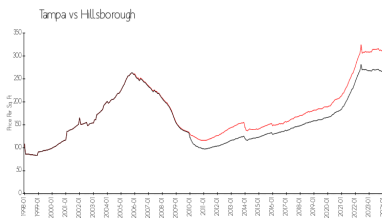

## Market Information

Tampa Racquet Club:	\$156/sq. ft.	Tampa:	\$312/sq. ft.
Tampa:	\$312/sq. ft.	Hillsborough:	\$251/sq. ft.