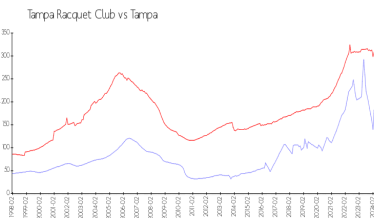

## Market Information

Tampa Racquet Club:	\$156/sq. ft.	Tampa:	\$312/sq. ft.
Tampa:	\$312/sq. ft.	Hillsborough:	\$251/sq. ft.