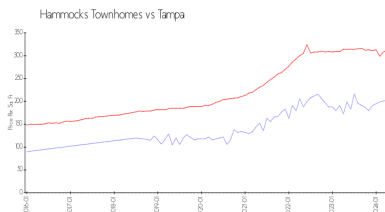

Market Information

Hammocks Townhomes:	$202/sq. ft.	Tampa:	$312/sq. ft.
Tampa:	$312/sq. ft.	Hillsborough:	$251/sq. ft.

Inventory for Sale