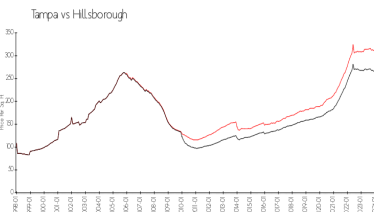

Market Information

Hammocks Townhomes:	$202/sq. ft.	Tampa:	$312/sq. ft.
Tampa:	$312/sq. ft.	Hillsborough:	$251/sq. ft.

Inventory for Sale