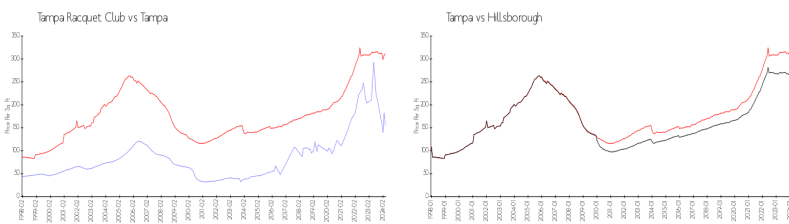

The above valuated price is a baseline figure that does not take into account any specific renovation, upgrade, split, merge, or deterioration of the unit.

Building Information

Number of units: 234
 Number of active listings for rent: 0
 Number of active listings for sale: 9
 Building inventory for sale: 3%
 Number of sales over the last 12 months: 12
 Number of sales over the last 6 months: 6
 Number of sales over the last 3 months: 6

Building Association Information

Tampa Racquet Club
 Condominium Association
 5820 N Church Ave
 Tampa, Florida 33614
 Phone +1 813-884-7589

Market Information

Tampa Racquet Club:	\$156/sq. ft.	Tampa:	\$312/sq. ft.
Tampa:	\$312/sq. ft.	Hillsborough:	\$251/sq. ft.

Inventory for Sale

Tampa Racquet Club: 4%
 Tampa: 2%
 Hillsborough: 2%

Avg. Time to Close Over Last 12 Months

Tampa Racquet Club: 40 days
 Tampa: 42 days
 Hillsborough: 44 days