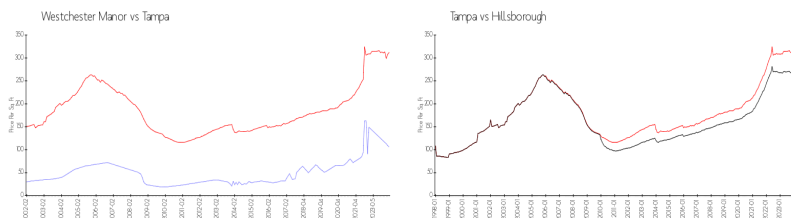

Unit 9017 Westchester Cir # 44 - Westchester Manor

9017 Westchester Cir # 44 - 401-405 E Wimbleton Ct, Tampa, FL, Hillsborough 33606

Unit Information

MLS Number:	T3507169
Status:	PENDING
Size:	918 Sq ft.
Bedrooms:	2
Full Bathrooms:	1
Half Bathrooms:	0
Parking Spaces:	
View:	
List Price:	$105,000
List PPSF:	$114
Valuated Price:	$97,000
Valuated PPSF:	$106

The above valuated price is a baseline figure that does not take into account any specific renovation, upgrade, split, merge, or deterioration of the unit.

Building Information

Number of units:	168
Number of active listings for rent:	0
Number of active listings for sale:	3
Building inventory for sale:	1%
Number of sales over the last 12 months:	0
Number of sales over the last 6 months:	0
Number of sales over the last 3 months:	0

Building Association Information

Westchester Manor Condominiums
Wise Property Management
17824 N. US Highway 41 Lutz, FL 33549
Phone 813-968-5665
Fax 813-968-5335
Gate Concerns, Ext 306
Applications, Ext 306
Property Manager, Ext 307

<http://westchestermanorcondos.com/westchestermanorcondos/outside_home.asp>

Market Information

Westchester Manor:	$106/sq. ft.	Tampa:	$312/sq. ft.
Tampa:	$312/sq. ft.	Hillsborough:	$251/sq. ft.

Inventory for Sale

Westchester Manor	2%
Tampa	1%
Hillsborough	1%

Avg. Time to Close Over Last 12 Months