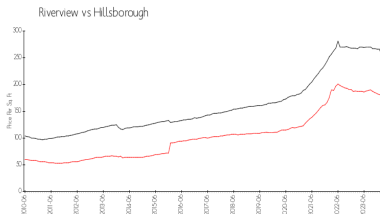

## Market Information

Oak Creek 2: \$215/sq. ft.      Riverview: \$178/sq. ft.  
 Riverview: \$178/sq. ft.      Hillsborough: \$249/sq. ft.