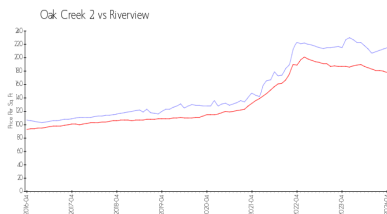

## Market Information

Oak Creek 2: \$215/sq. ft.      Riverview: \$178/sq. ft.  
 Riverview: \$178/sq. ft.      Hillsborough: \$249/sq. ft.