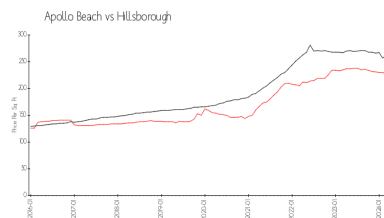

Building Association Information

Southshore Falls HOA
 Address: 5831 Cascade Falls Dr
 Apollo Beach, FL 33572
 Phone: +1 813-641-3616

<http://www.southshorefalls.net/>

Recent Sales

Unit #	Size	Closing Date	Sale Price	PPSF
	1,461 sq ft	Feb 2024	\$305,000	\$209

Market Information

Southshore Falls:	\$210/sq. ft.	Apollo Beach:	\$228/sq. ft.
Apollo Beach:	\$228/sq. ft.	Hillsborough:	\$251/sq. ft.

Inventory for Sale

Southshore Falls	0%
Apollo Beach	1%
Hillsborough	2%