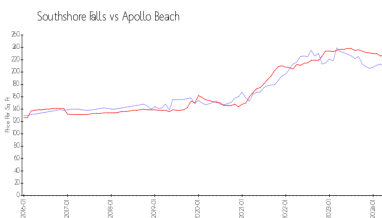

Building Association Information

Southshore Falls HOA
 Address: 5831 Cascade Falls Dr
 Apollo Beach, FL 33572
 Phone: +1 813-641-3616

<http://www.southshorefalls.net/>

Recent Sales

Unit #	Size	Closing Date	Sale Price	PPSF
	1,461 sq ft	Feb 2024	\$305,000	\$209

Market Information

Southshore Falls:	\$210/sq. ft.	Apollo Beach:	\$228/sq. ft.
Apollo Beach:	\$228/sq. ft.	Hillsborough:	\$251/sq. ft.

Inventory for Sale

Southshore Falls	0%
Apollo Beach	1%
Hillsborough	2%

Avg. Time to Close Over Last 12 Months

Southshore Falls
Apollo Beach
Hillsborough

49 days
52 days
44 days