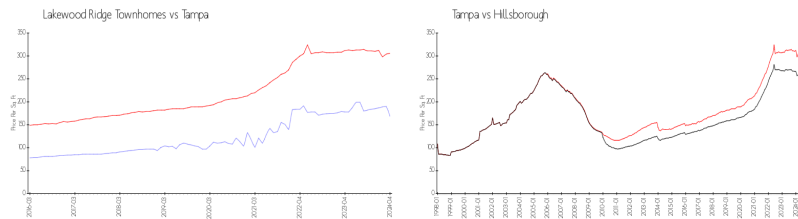

Unit 1514 Blue Magnolia Rd - Lakewood Ridge Townhomes

1514 Blue Magnolia Rd - 1402-1580 Blue Magnolia Rd, Tampa, FL, Hillsborough 33510

Unit Information

MLS Number: T3510076
 Status: ACTIVE
 Size: 1,312 Sq ft.
 Bedrooms: 3
 Full Bathrooms: 2
 Half Bathrooms: 1
 Parking Spaces:
 View:
 Rental Price: \$1,850
 List PPSF: \$1
 Valuated Price: \$221,000
 Valuated PPSF: \$168

The above valuated price is a baseline figure that does not take into account any specific renovation, upgrade, split, merge, or deterioration of the unit.

Building Information

Number of units: 168
 Number of active listings for rent: 0
 Number of active listings for sale: 3
 Building inventory for sale: 1%
 Number of sales over the last 12 months: 10
 Number of sales over the last 6 months: 4
 Number of sales over the last 3 months: 4

Market Information

Lakewood Ridge Townhomes:	\$168/sq. ft.	Tampa:	\$306/sq. ft.
Tampa:	\$306/sq. ft.	Hillsborough:	\$249/sq. ft.

Inventory for Sale

Lakewood Ridge Townhomes 2%
 Tampa 2%
 Hillsborough 2%

Avg. Time to Close Over Last 12 Months