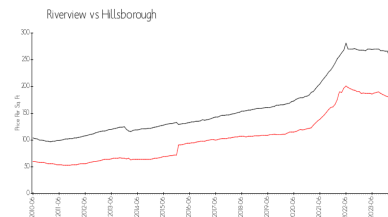

Building Association Information

Villages of Bloomingdale
 Apartment & Condo Building
 Address 6301 Valleydale Dr
 Riverview, Florida 33578
 Phone +1 813-623-3418

Market Information

Villages of Bloomingdale:	\$166/sq. ft.	Riverview:	\$178/sq. ft.
Riverview:	\$178/sq. ft.	Hillsborough:	\$249/sq. ft.

Inventory for Sale

Villages of Bloomingdale	2%
Riverview	2%
Hillsborough	2%

Avg. Time to Close Over Last 12 Months

Villages of Bloomingdale	44 days
Riverview	44 days
Hillsborough	43 days