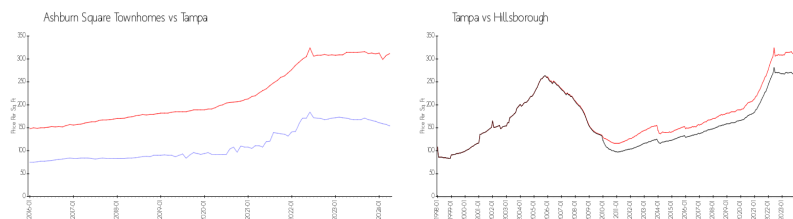

The above valuated price is a baseline figure that does not take into account any specific renovation, upgrade, split, merge, or deterioration of the unit.

Building Information

Number of units:	298
Number of active listings for rent:	0
Number of active listings for sale:	6
Building inventory for sale:	2%
Number of sales over the last 12 months:	14
Number of sales over the last 6 months:	3
Number of sales over the last 3 months:	3

Building Association Information

Ashburn Square Townhomes
 4727 Ashburn Square Drive
 Tampa, Florida 33610
 +1 813-443-1441

<http://www.rizzettacommunities.com/ashburnsquare/>

Market Information

Ashburn Square Townhomes:	\$154/sq. ft.	Tampa:	\$312/sq. ft.
Tampa:	\$312/sq. ft.	Hillsborough:	\$251/sq. ft.

Inventory for Sale

Ashburn Square Townhomes	2%
Tampa	2%
Hillsborough	2%

Avg. Time to Close Over Last 12 Months

Ashburn Square Townhomes	55 days
Tampa	42 days

Hillsborough

44 days